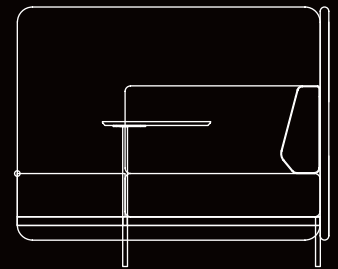

## TECHNICAL DRAWING:

## DESCRIPTION:

- Operative break-out lounge.
- Based on metal structure and legs.
- Fully upholstered with angular backrest and armrest.
- Surrounded by fixed back and side acoustic fabric separators.
- Include 360° rotating writing pad and attached coffee table with aluminum flap.
- Excluding electric source & grommet power outlet.
- Fully upholstered seat and separator.

## STANDARD DIMENSIONS:

CODE	L X W X H
COVOBOL144	144x74x120 CM