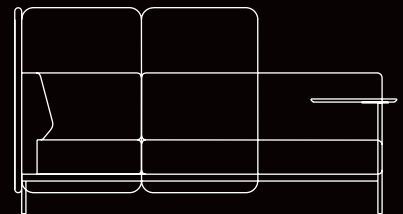

TECHNICAL DRAWING:

DESCRIPTION:

- Operative break-out lounge.
- Based on metal structure and legs.
- Fully upholstered with angular backrest and armrest.
- Surrounded by fixed back and side acoustic fabric separators.
- Include 360° rotating writing pad and attached coffee table with aluminum flap.
- Excluding electric source & grommet power outlet.
- Fully upholstered in fabric.

STANDARD DIMENSIONS:

CODE	L X W X H
COVOBOL223	223x74x120 CM

FINISHES:

Fabric
Natural leather
Artificial leather
Metal

work