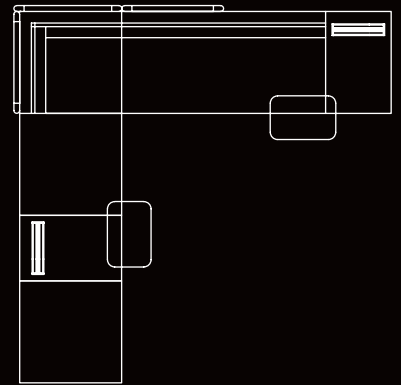

TECHNICAL DRAWING: